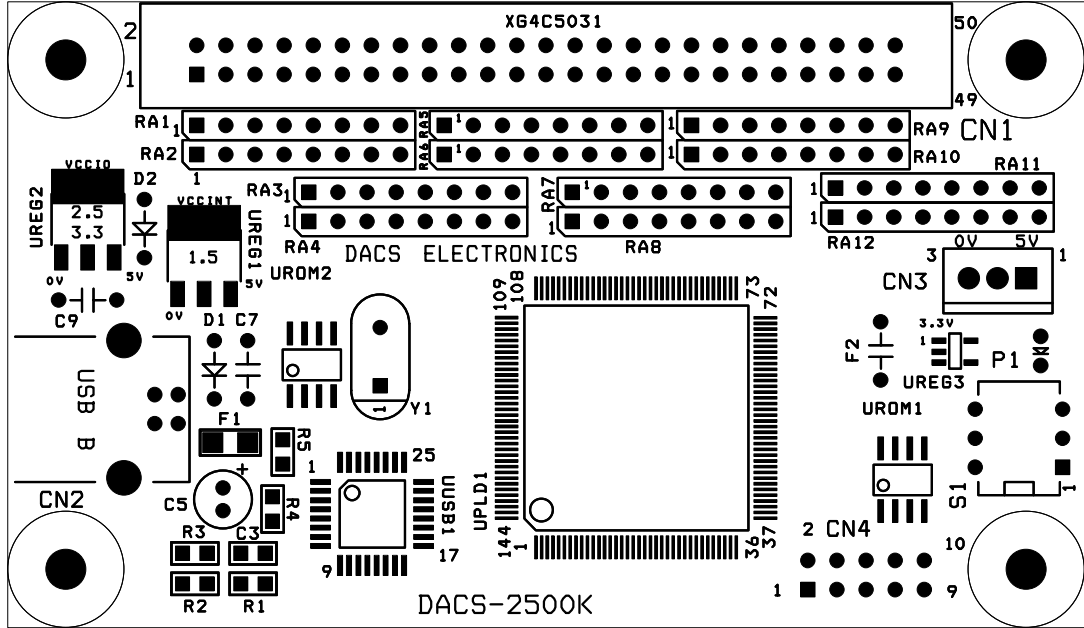

93.98mm
 83.82mm
 4-3.5mm DRILL

54.61mm
 44.45mm
 19.1mm

DACS-2500K BUHINMEN